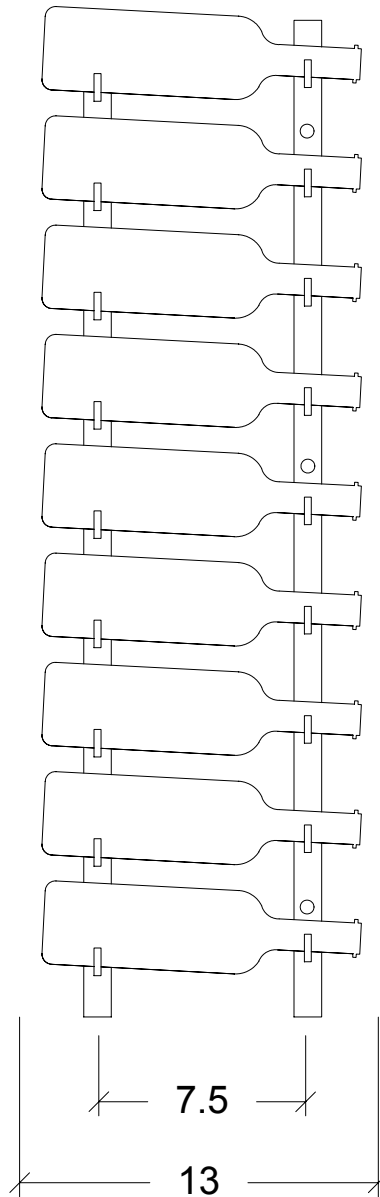

# WS32

(Standard Mounting)  
Side View

(Standard Mounting)  
Front View

(Mounting for Splits)  
Front View